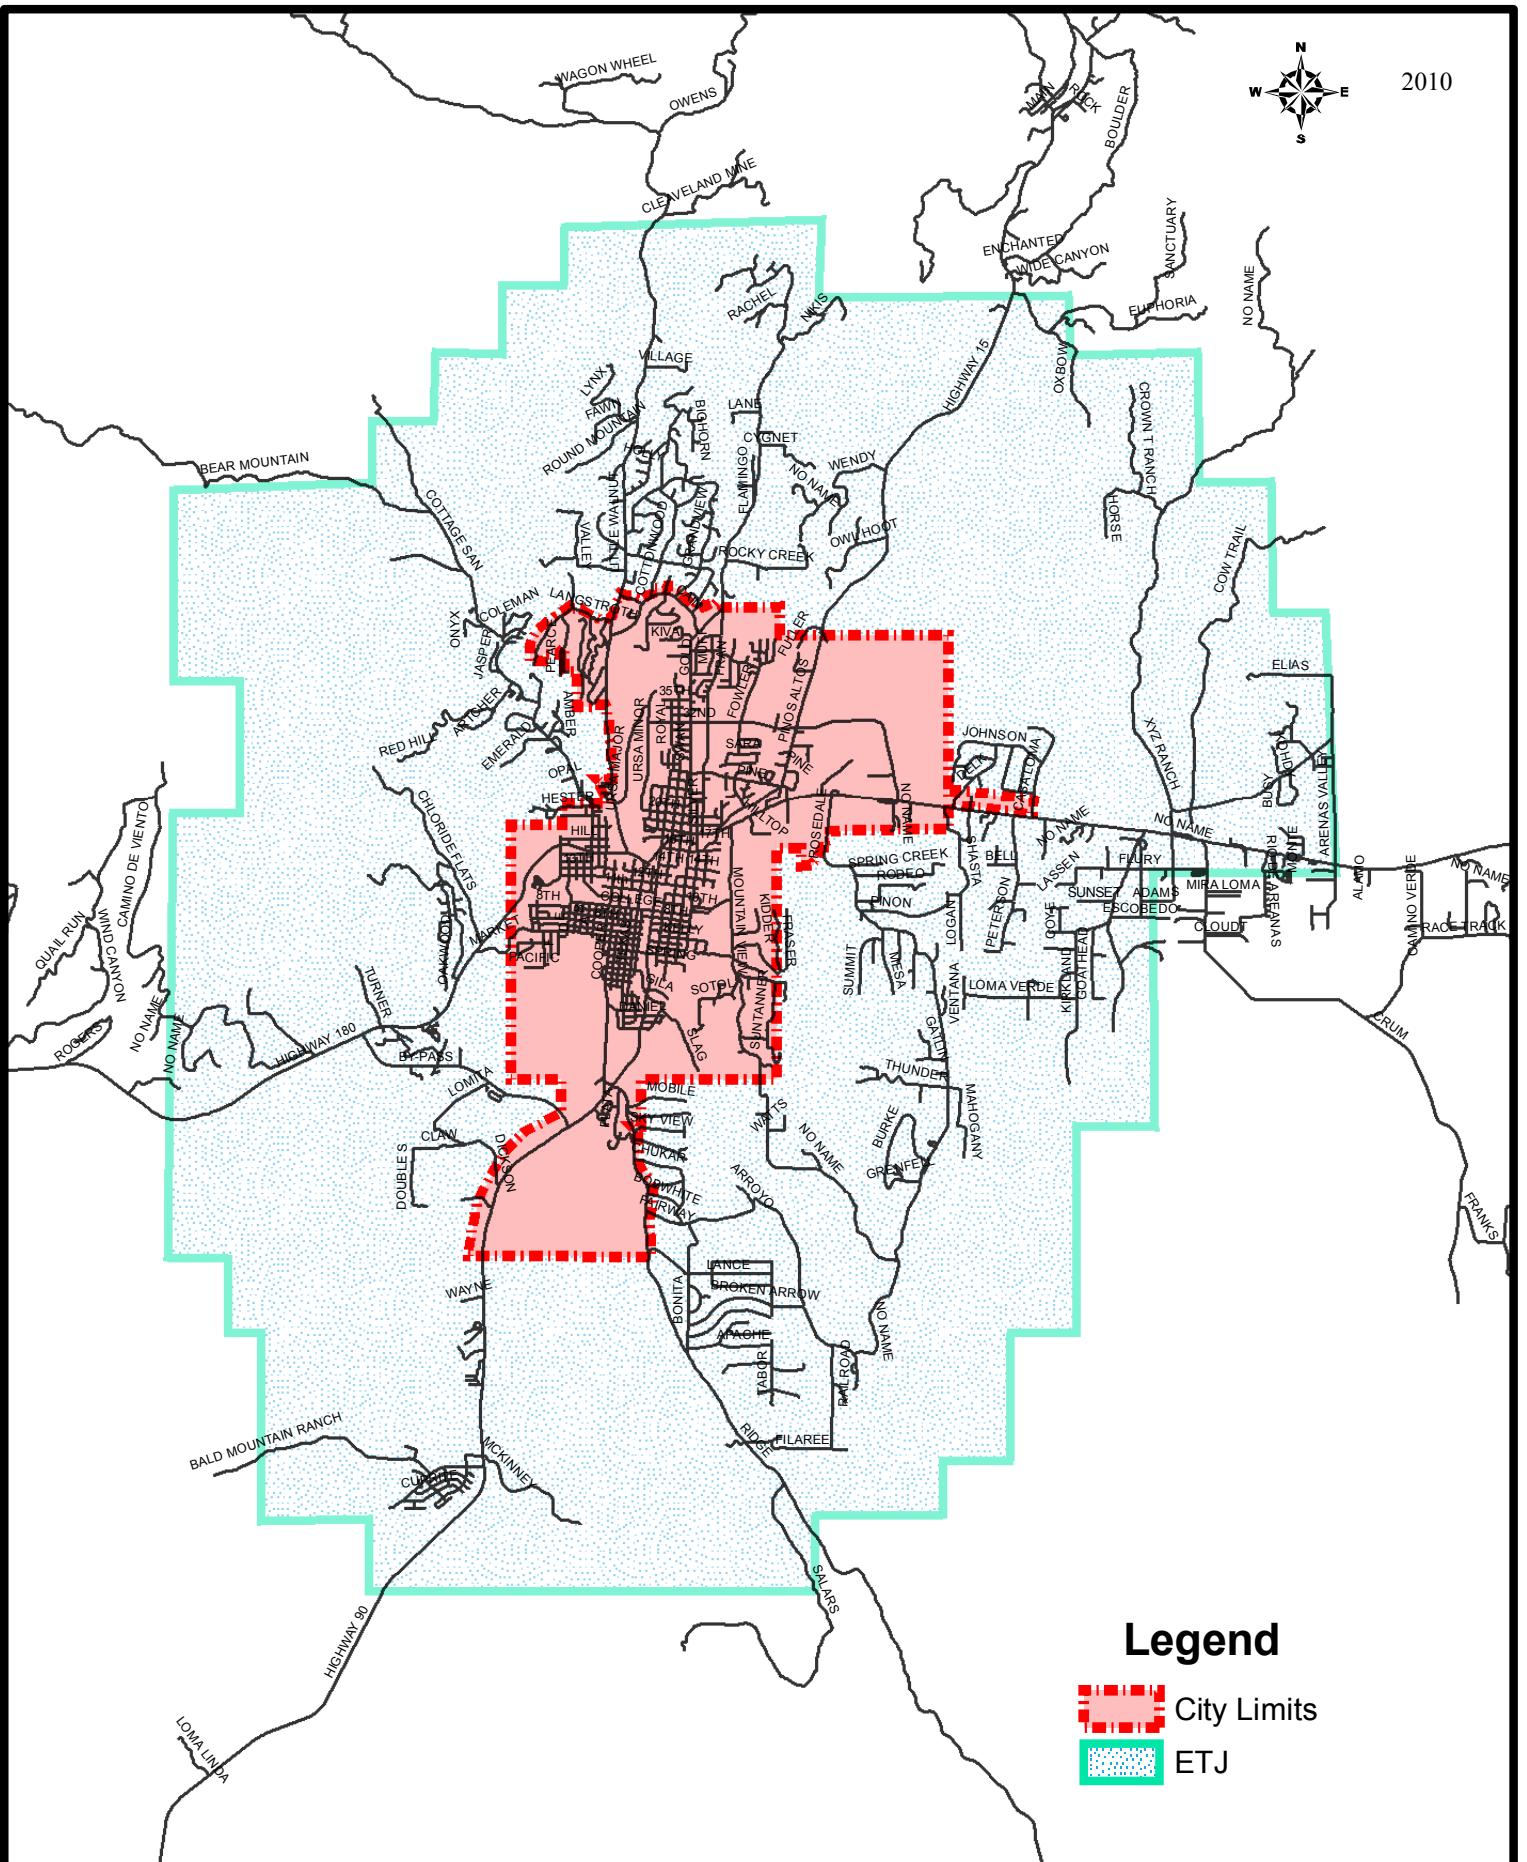

Town of Silver City ETJ Map

2010

Legend

-  City Limits
-  ETJ