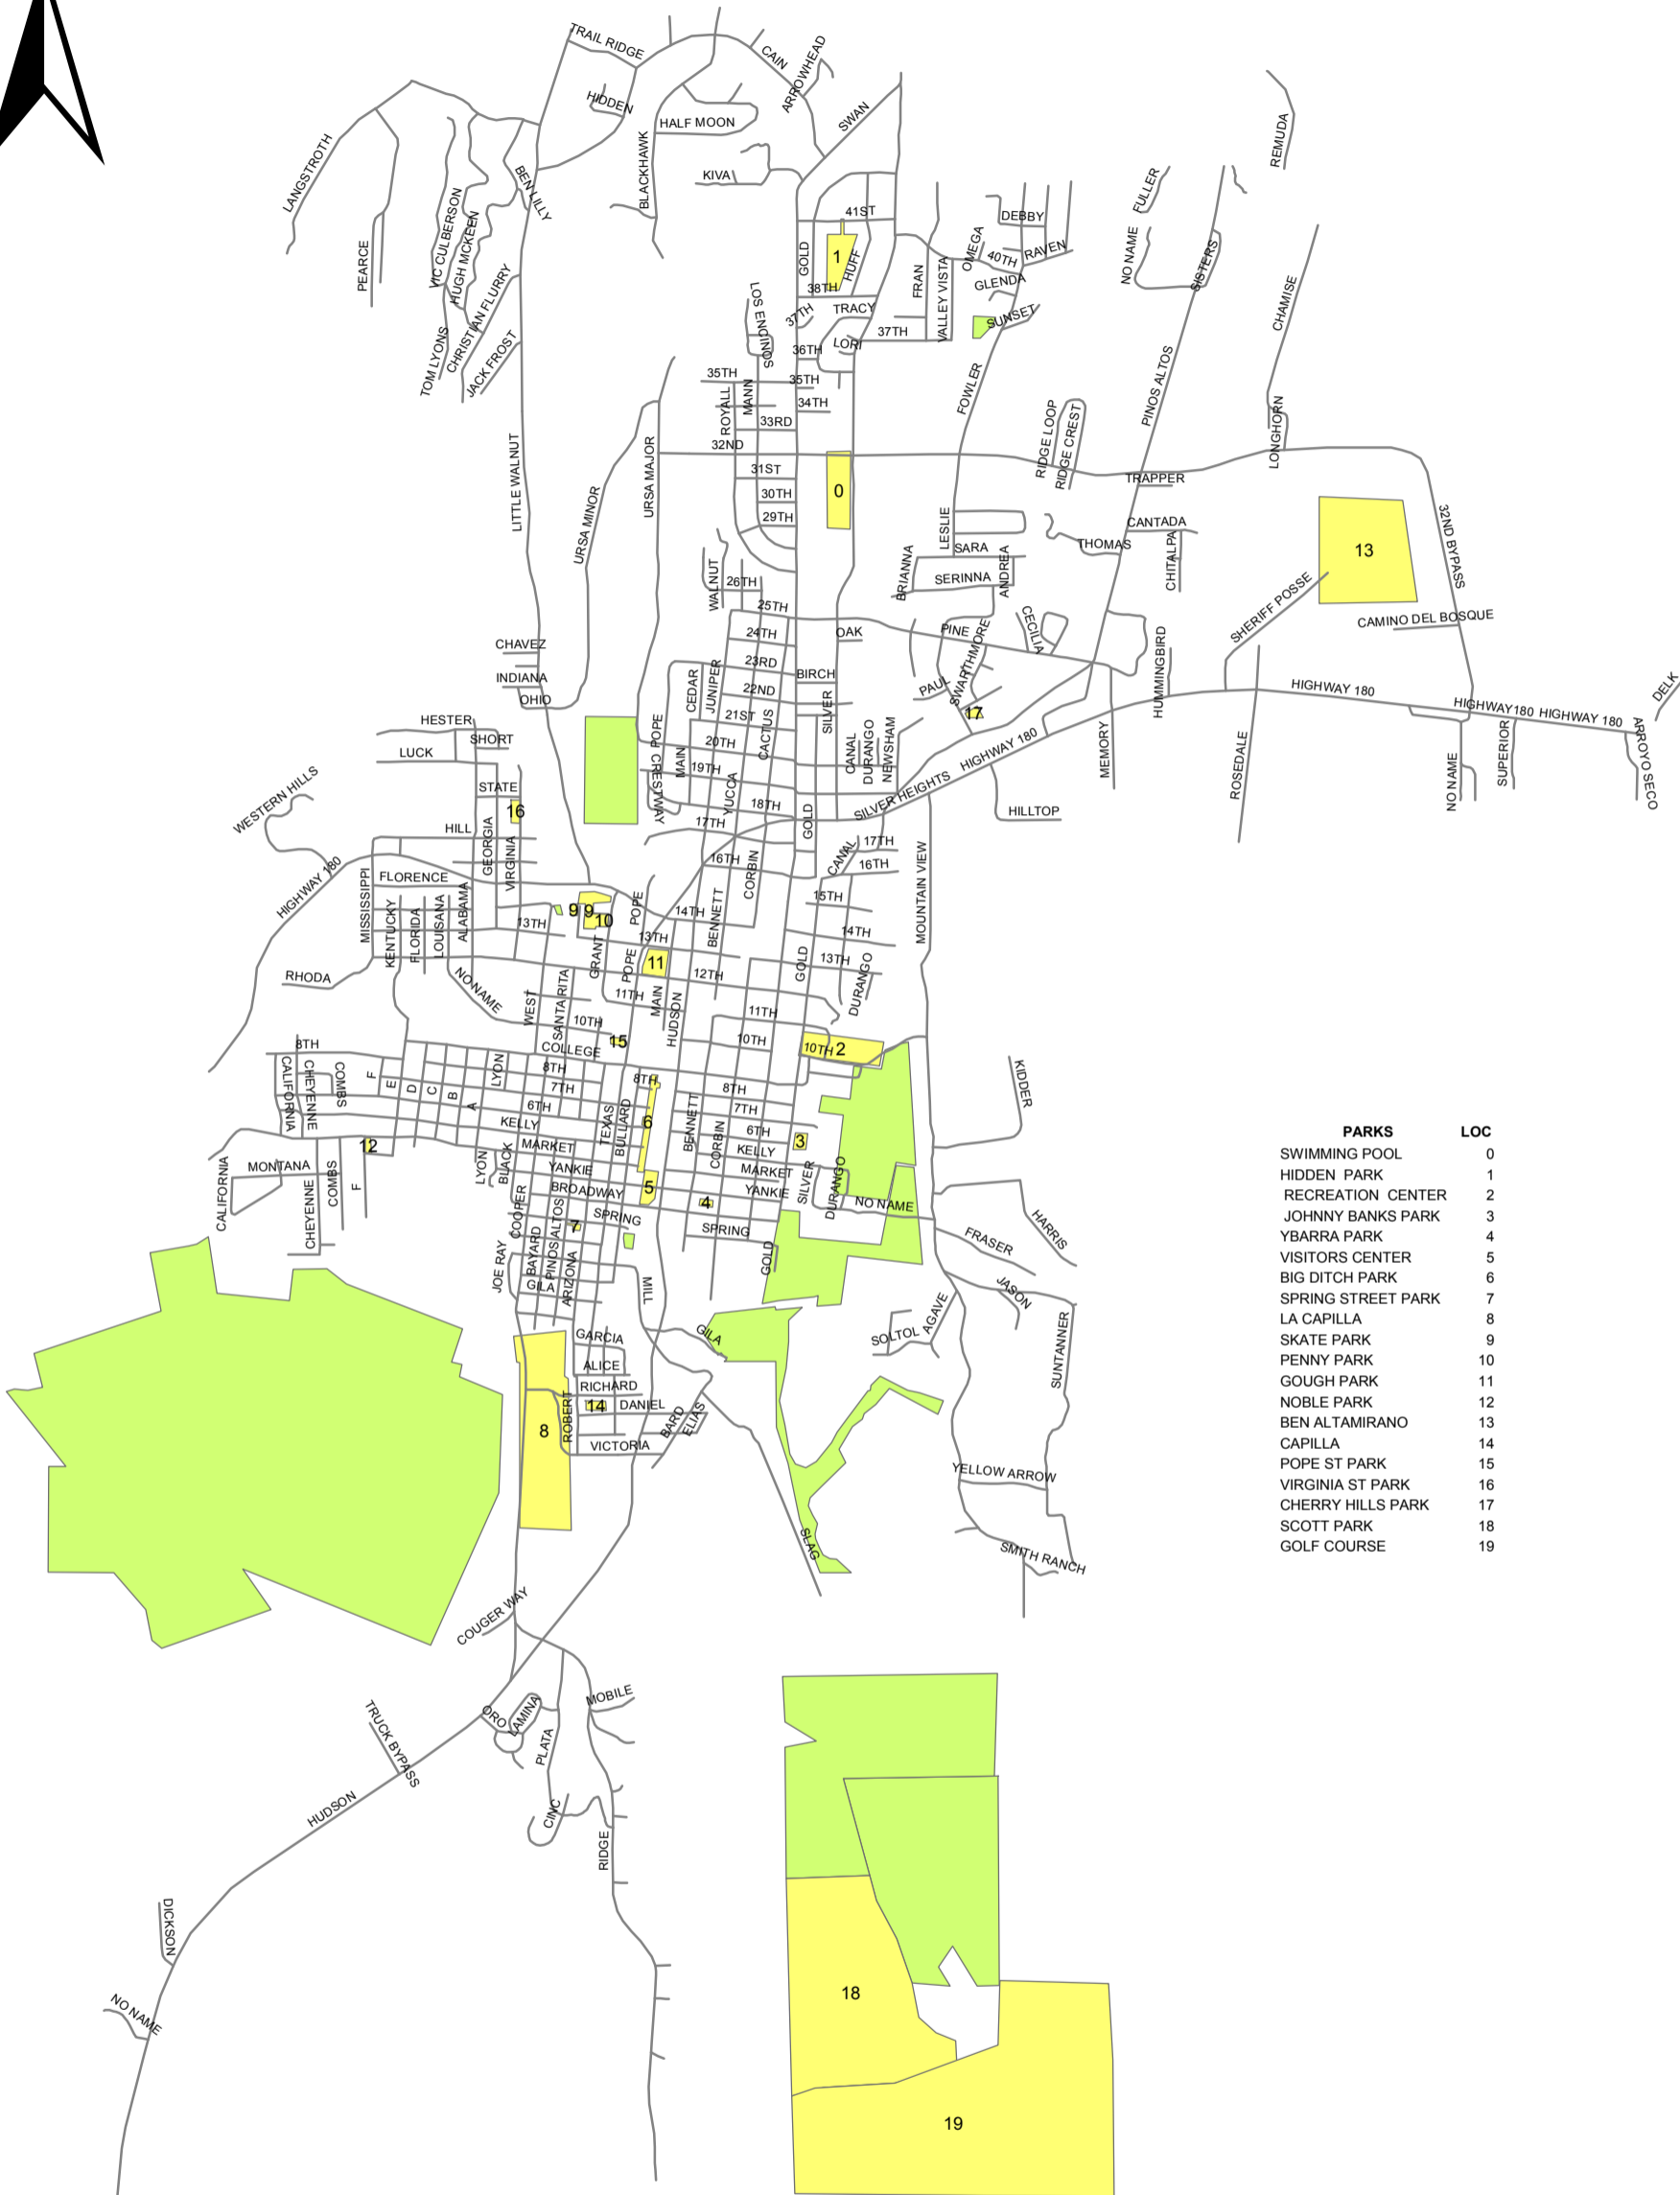

# SILVER CITY OPEN SPACE-CITY PARKS

PARKS	LOC
SWIMMING POOL	0
HIDDEN PARK	1
RECREATION CENTER	2
JOHNNY BANKS PARK	3
YBARRA PARK	4
VISITORS CENTER	5
BIG DITCH PARK	6
SPRING STREET PARK	7
LA CAPILLA	8
SKATE PARK	9
PENNY PARK	10
GOUGH PARK	11
NOBLE PARK	12
BEN ALTAMIRANO	13
CAPILLA	14
POPE ST PARK	15
VIRGINIA ST PARK	16
CHERRY HILLS PARK	17
SCOTT PARK	18
GOLF COURSE	19

## Legend

- PARKS
- OPEN SPACE