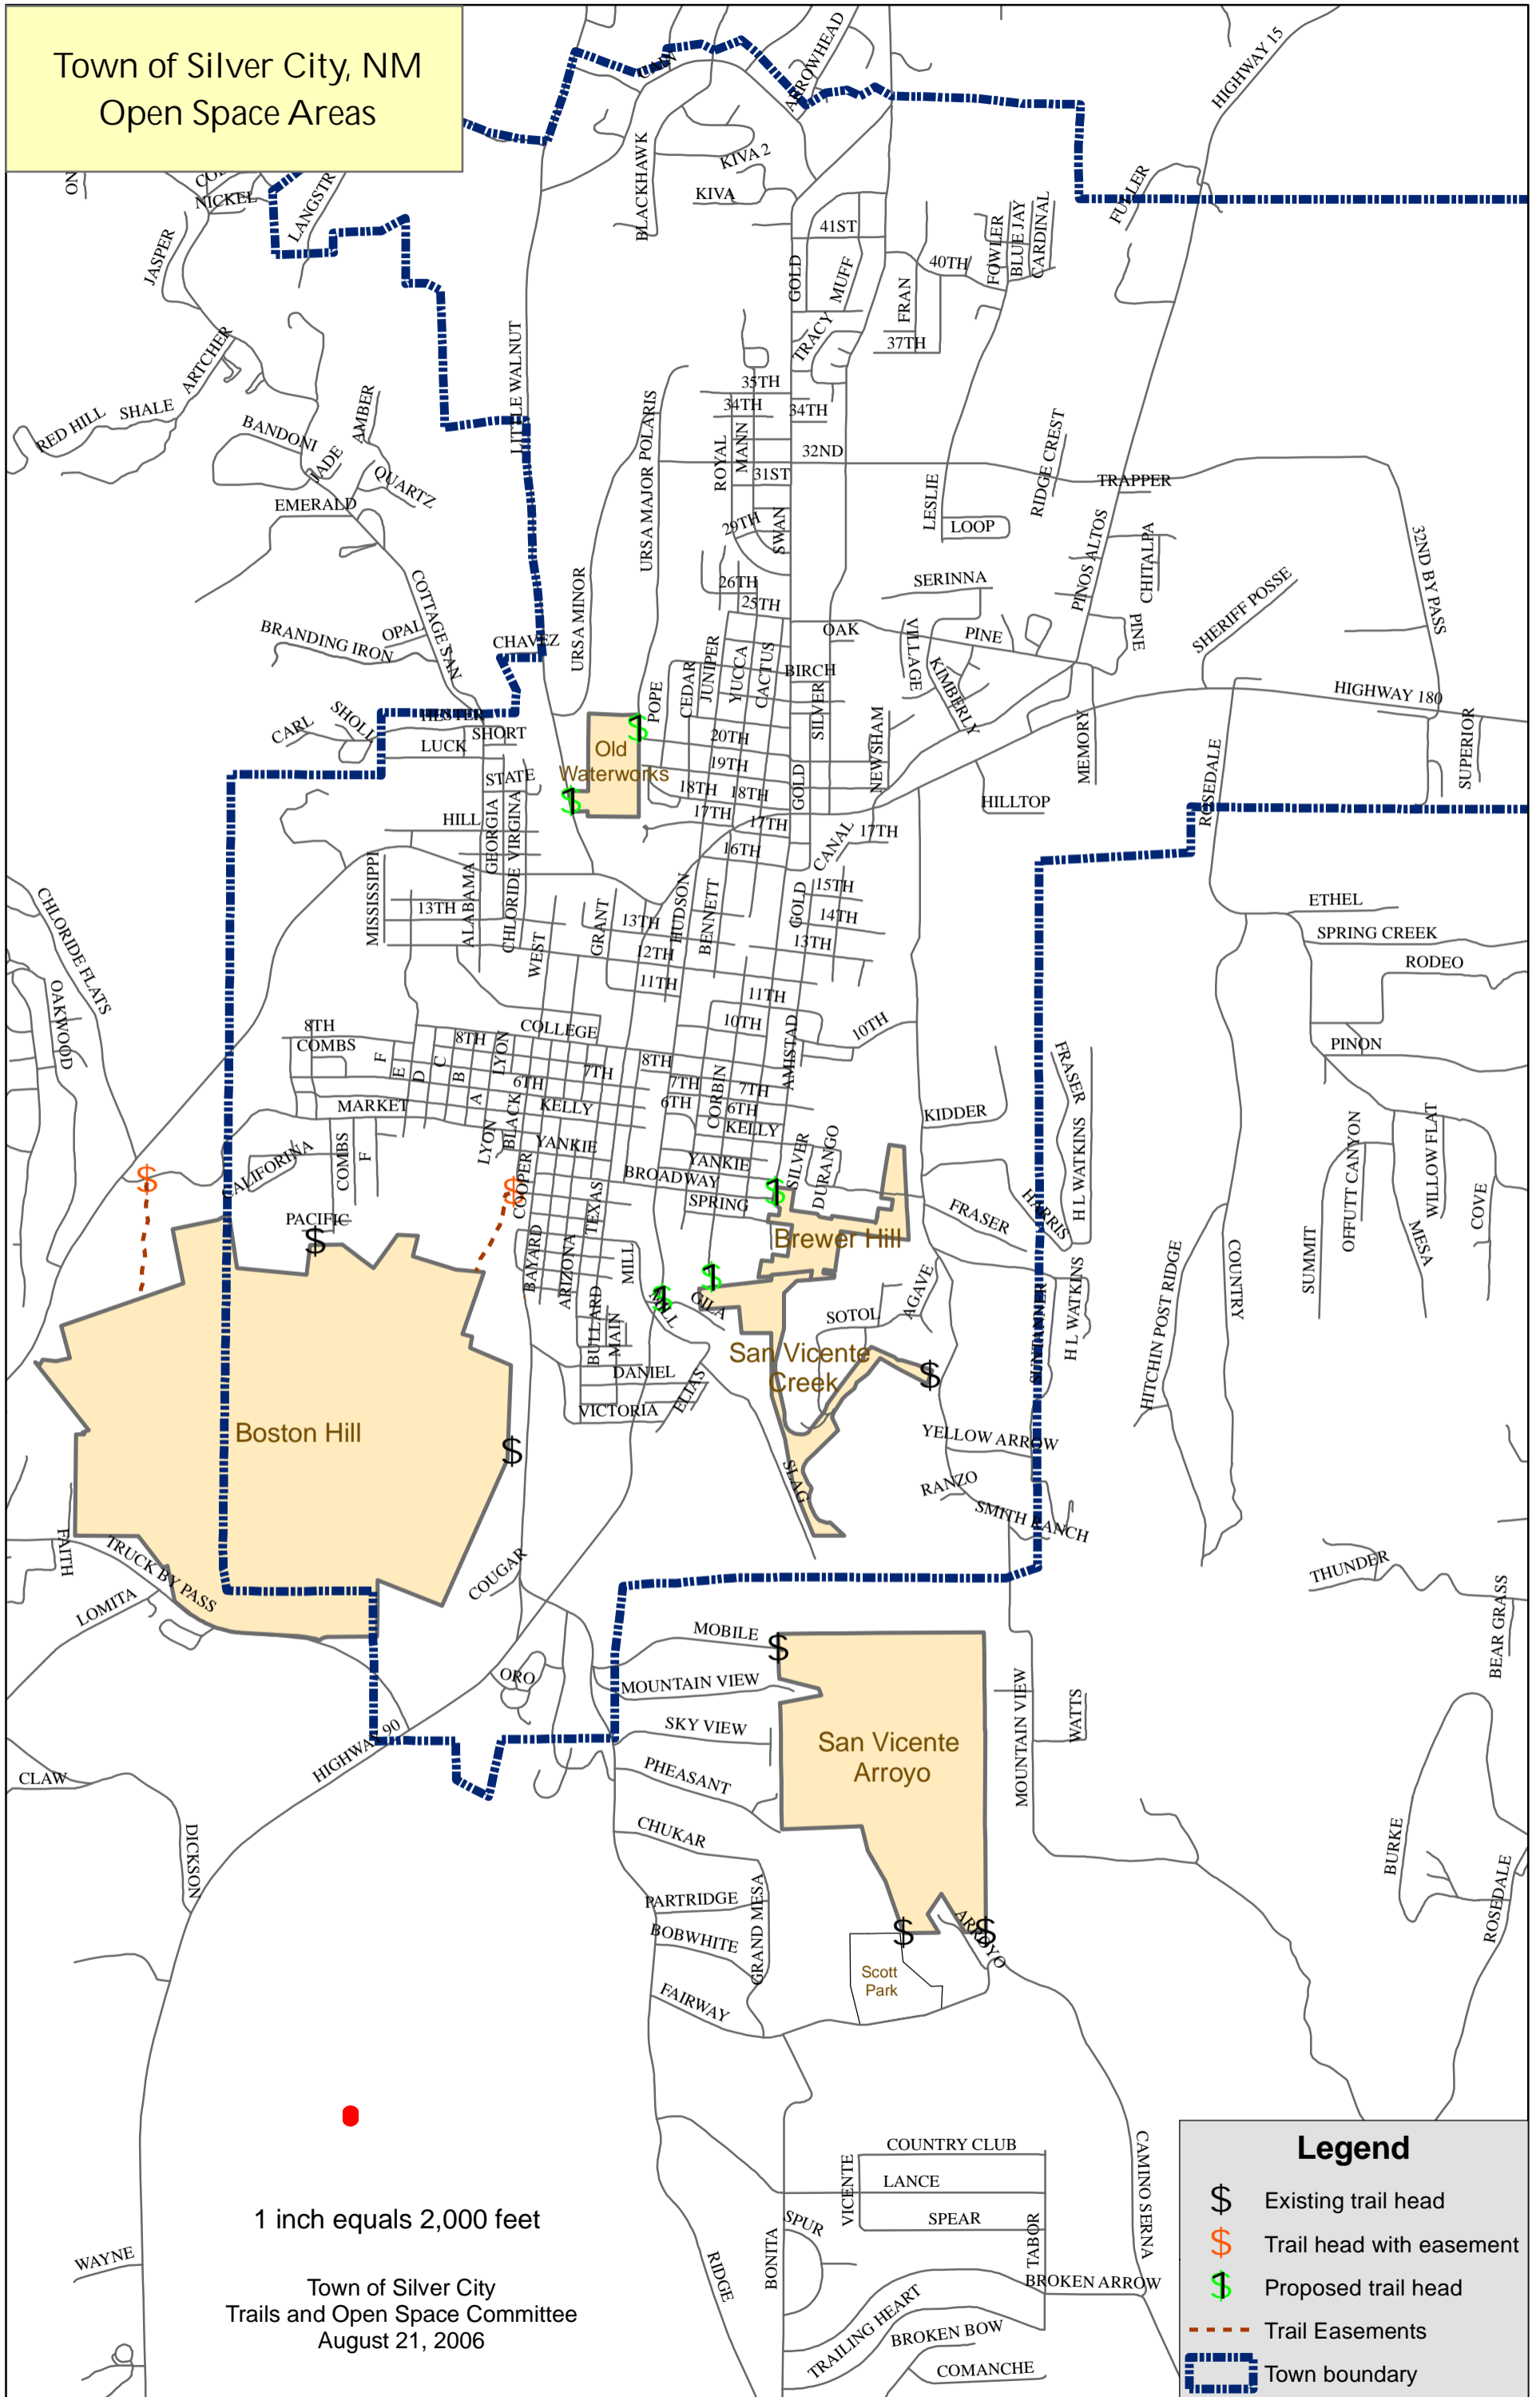

Town of Silver City, NM
Open Space Areas

1 inch equals 2,000 feet

Town of Silver City
Trails and Open Space Committee
August 21, 2006

Legend

- \$ Existing trail head
- \$ Trail head with easement
- \$ Proposed trail head
- - - Trail Easements
- Town boundary